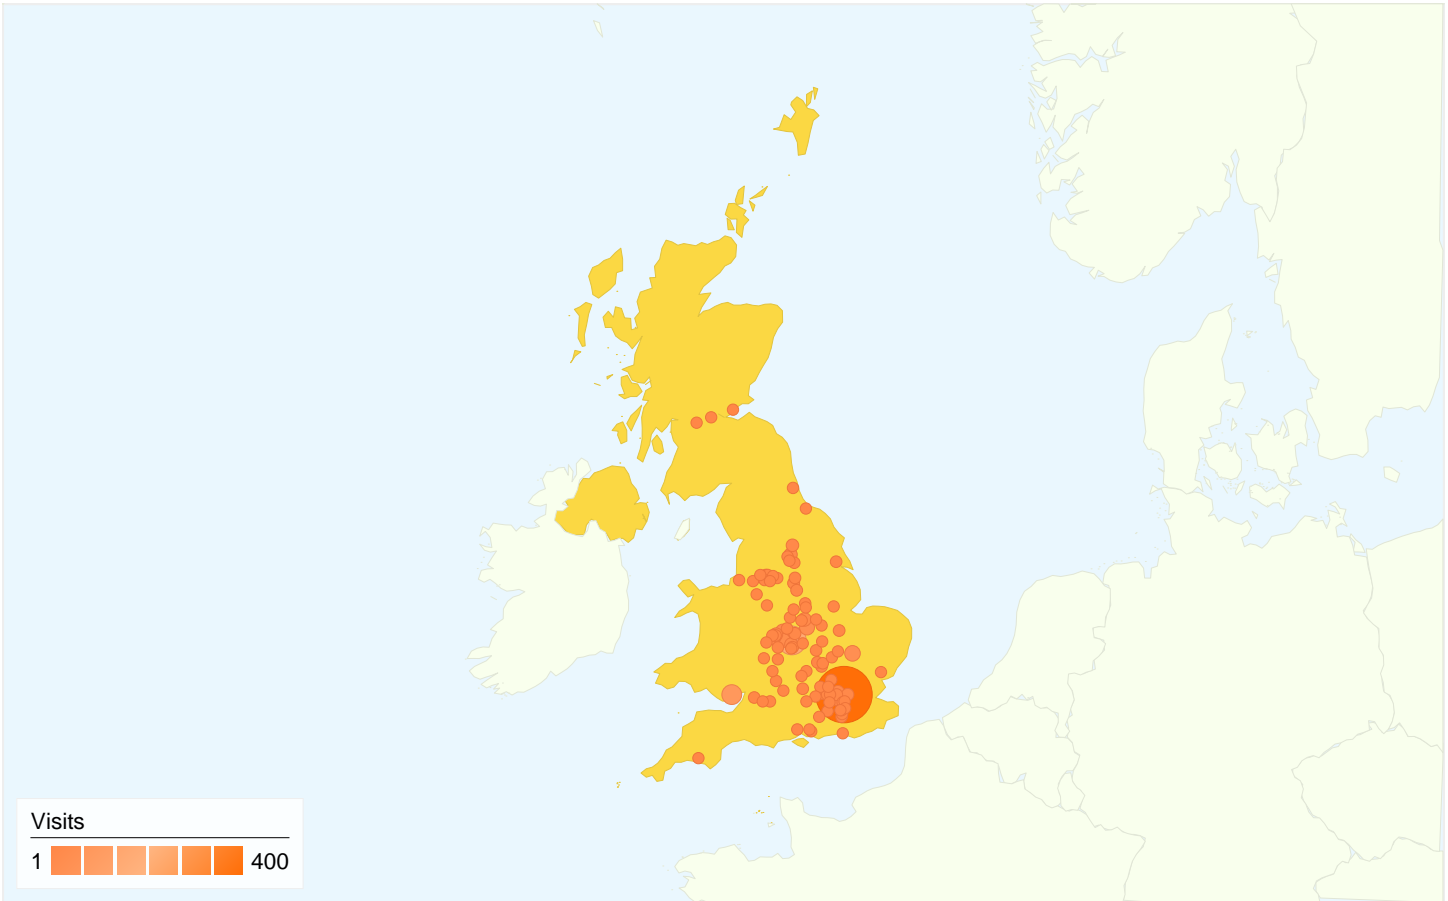

Country/Territory Detail:

United Kingdom

Oct 14, 2007 - Nov 13, 2007

This country/territory sent 1,156 visits via 103 cities

Site Usage

City	Visits	Pages/Visit	Avg. Time on Site	% New Visits	Bounce Rate
London	400	1.58	00:01:14	21.00%	65.50%
Coventry	155	1.55	00:01:29	17.42%	70.97%
Cardiff	76	1.14	00:00:32	1.32%	88.16%
Birmingham	55	1.27	00:00:51	10.91%	81.82%
Cambridge	39	1.72	00:04:46	10.26%	66.67%
Leicester	33	1.70	00:01:20	0.00%	63.64%
Sutton Coldfield	31	1.03	00:00:14	9.68%	96.77%
Solihull	25	1.60	00:01:01	12.00%	60.00%
Blackheath	23	1.17	00:03:06	0.00%	86.96%

Loughborough	21	1.76	00:01:55	42.86%	57.14%
					1 - 10 of 103